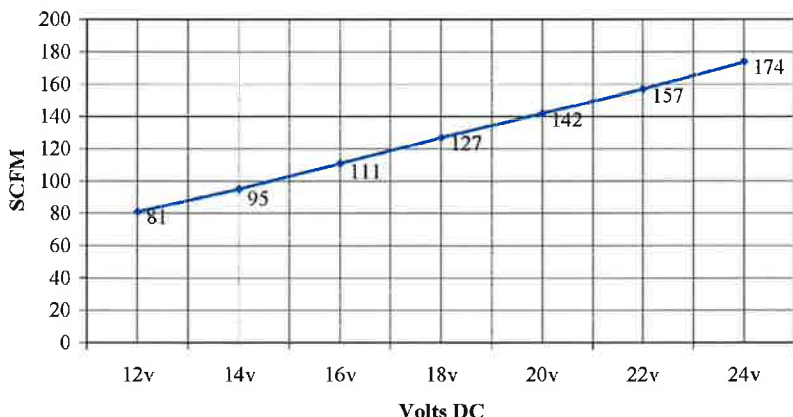

Engineaire's Cabaire™ uses it's own high pressure air pump not a fan to deliver a high volume of dual filtered air into your enclosure which then has a positive air pressure on the inside. When the enclosure has a positive pressure, dirt is forced out of the doors, windows, and other unsealed areas instead of being drawn into the enclosure.

You stay clean, your electronics and other instruments stay clean, while you breathe easy.

**Engineaire Cabaire 12/24v DC
Airflow vs. Voltage**