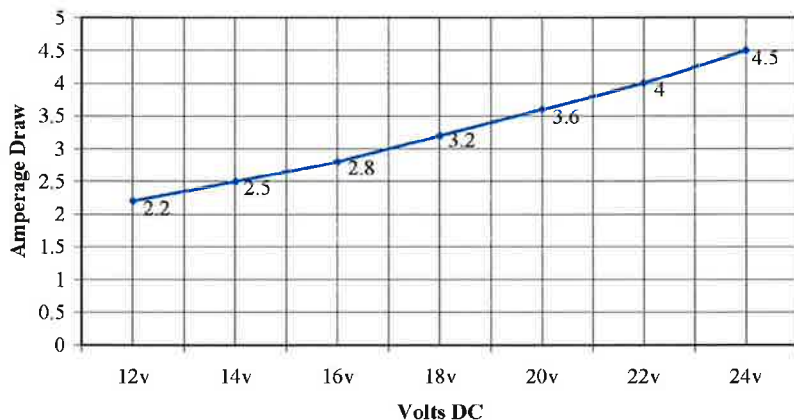

You stay clean, your electronics and other instruments stay clean, while you breathe easy.

**Engineaire Cabaire 12/24v DC
Airflow vs. Voltage**

using a low energy draw.

**Engineaire Cabaire 12/24v DC
Voltage vs. Amperage draw**