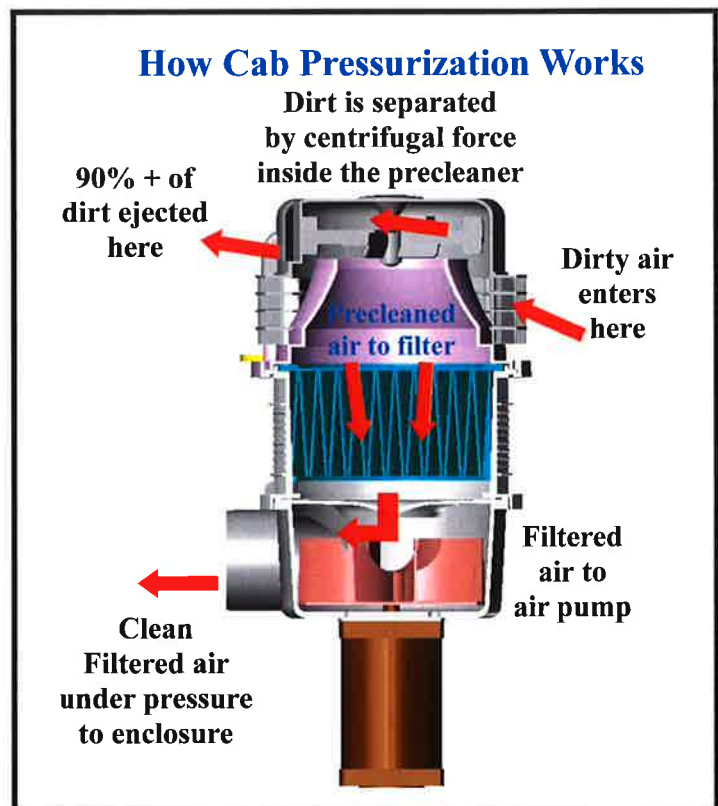

Cabaire
Clean Filtered
Cabin Air Pressurization

Breathe Easy

Enginaire's cab pressurization unit combines our proven air precleaner with our proven VLR air filter system to give you a very efficient self contained filter air pump.

As air is drawn into the air conditioner, the Cabaire removes the large dirt particles with the built in centrifugal precleaner. The air is then filtered and blown into the air conditioner intake duct with our self contained air pump. All in a very small space.

By having a positive pressure on the incoming air chamber, the air conditioner can do it's job easier with less power required. Even when the air conditioner is not being used, the clean air from the ECP is blown into the cab creating a positive pressure which prevents dirt from entering the cab through leaks in it's doors and other spaces.

Also works great to keep dust out of other enclosures like electrical boxes, instrument panels, computer rooms, etc.

Engineaire's Cabaire™ uses it's own high pressure air pump not a fan to deliver a high volume of dual filtered air into your enclosure which then has a positive air pressure on the inside. When the enclosure has a positive pressure, dirt is forced out of the doors, windows, and other unsealed areas instead of being drawn into the enclosure.